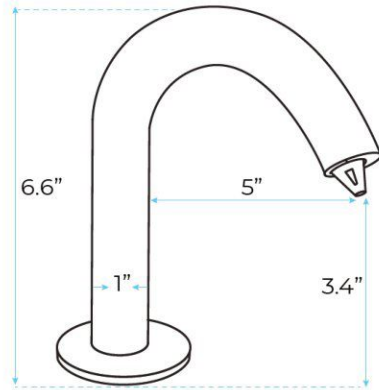

# DIJON HAND FREE DECK MOUNT AUTOMATIC TOUCHLESS SOAP DISPENSER IN POLISH CHROME FINISH

## **SPECS :**

- Product Type: Commercial
- Main Construction Material: Brass
- Mount Type: Deck
- Handle Type: Infra-Red
- Power Rating: 3 Amp Fuse, AC: 230V  
DC: 1.5V
- Batteries Required: 4 AA Batteries (not supplied)
- Number of Tap Holes: 1
- Valve/Cartridge Type: Solenoid Valve
- Plumbing System Requirements: Suitable for all plumbing systems
- Sensing Range: 2.4-3.9 in (6-10 cm)
- Activation Time: 0.5 - 1 secs
- Viscosity of Liquid Soap: 100-3500cp (mpA .s)
- Isolation Included: NO